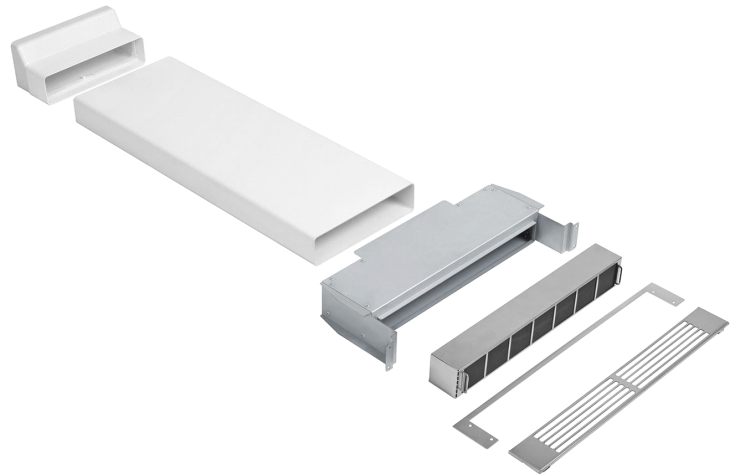

KITF6HOB

New product

Recirculation kit

EAN13: 8017709280420

Recirculation kit for HOB683 Hoods containing ceramic filter, St/St vent and flat channel duct

Options

- **HOB682R** - 83cm "Dolce Stil Novo" Straight Edge Glass Induction Hob with Fully Integrated Hood & Copper Trim
- **HOB682D** - 83cm Straight Edge Glass Induction Hob with Fully Integrated Hood