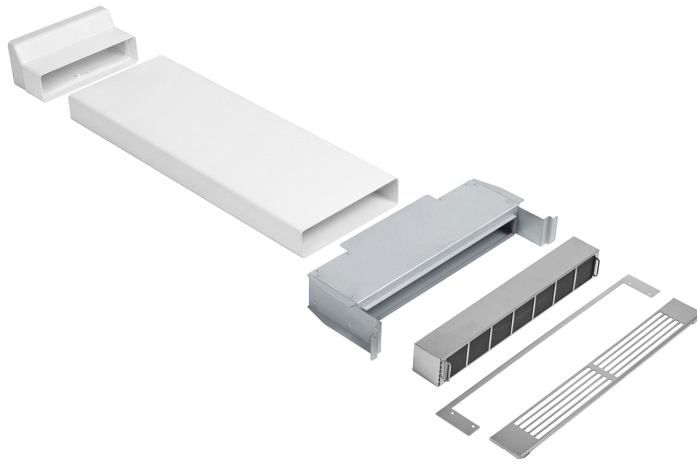

---

Recirculation kit  
EAN13: 8017709280420

---

- 
- Recirculation kit for HOBD683 Hoods containing ceramic filter, St/St vent and flat channel duct

## Options

---

- HOBD682R - 83cm "Dolce Stil Novo" Straight Edge Glass Induction Hob with Fully Integrated Hood & Copper Trim
- HOBD682D - 83cm Straight Edge Glass Induction Hob with Fully Integrated Hood